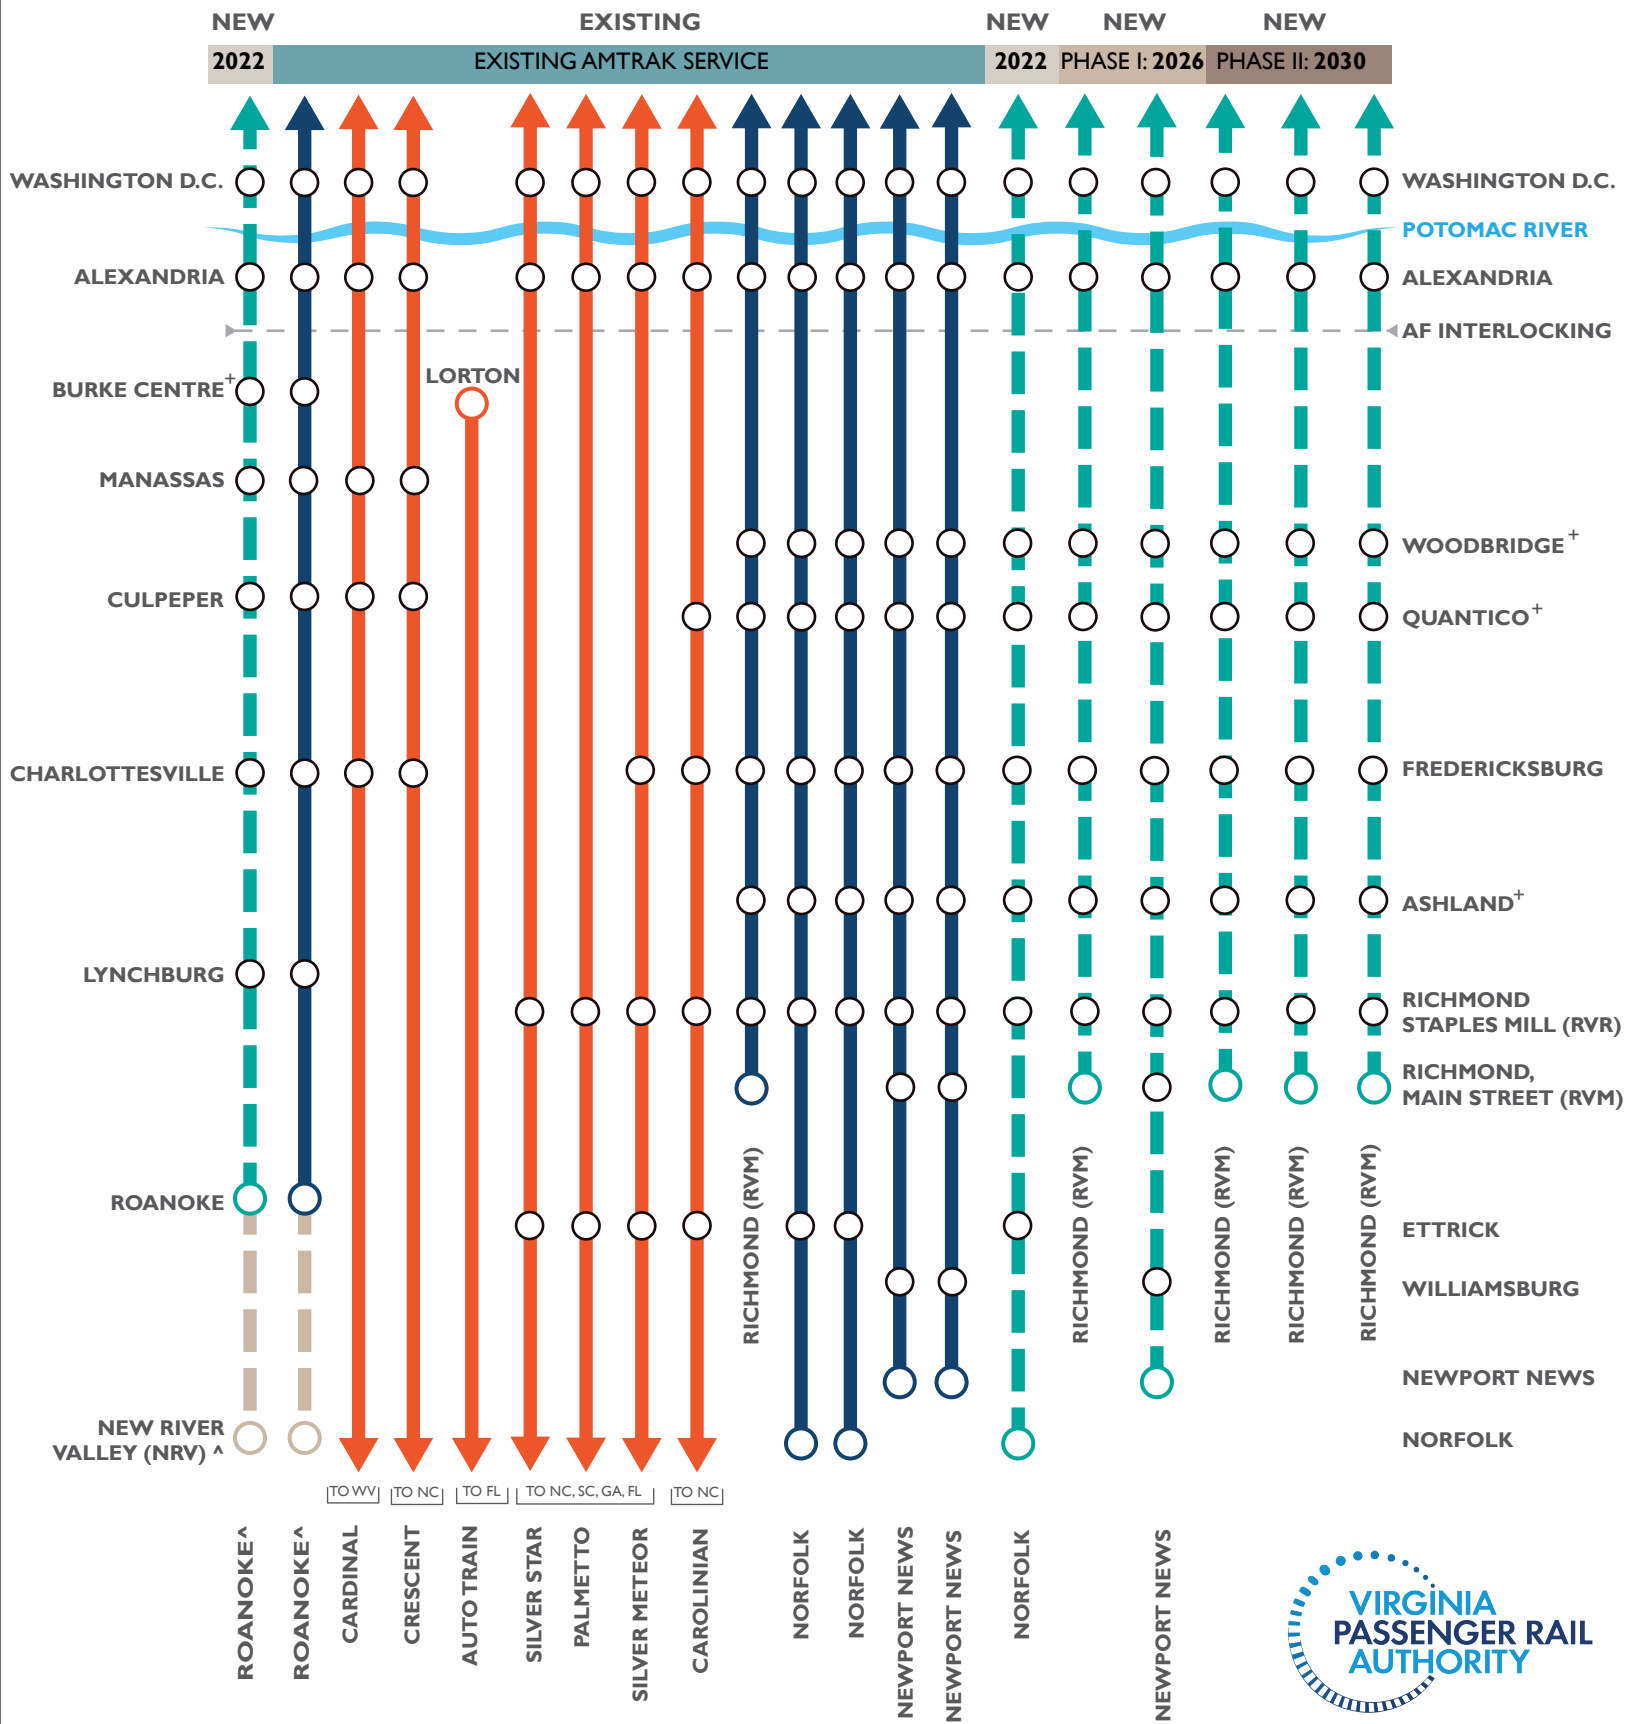

# PROPOSED VIRGINIA PASSENGER RAIL SERVICE PLAN

DATE: 6/8/2022

### AMTRAK ROUTES IN VIRGINIA, EXISTING AND PROPOSED

- █ EXISTING VIRGINIA SUPPORTED SERVICE
- █ EXISTING LONG DISTANCE SERVICE
- █ FUTURE VIRGINIA SUPPORTED SERVICE
- █ EXTENSION TO NEW RIVER VALLEY

**NOTE:**

1. EACH LINE SEGMENT REPRESENTS A ROUND TRIP
2. SCHEDULE TIME FOR ALL AMTRAK SERVICE MAY BE RESET TO ACHIEVE NEARLY HOURLY SERVICE
3. + LIMITED SERVICE AT STATION, CHECK AMTRAK TRAIN SCHEDULE FOR DETAILS
4. ^ SERVICE EXTENTION TO NEW RIVER VALLEY (NRV) ANTICIPATED IN 2026