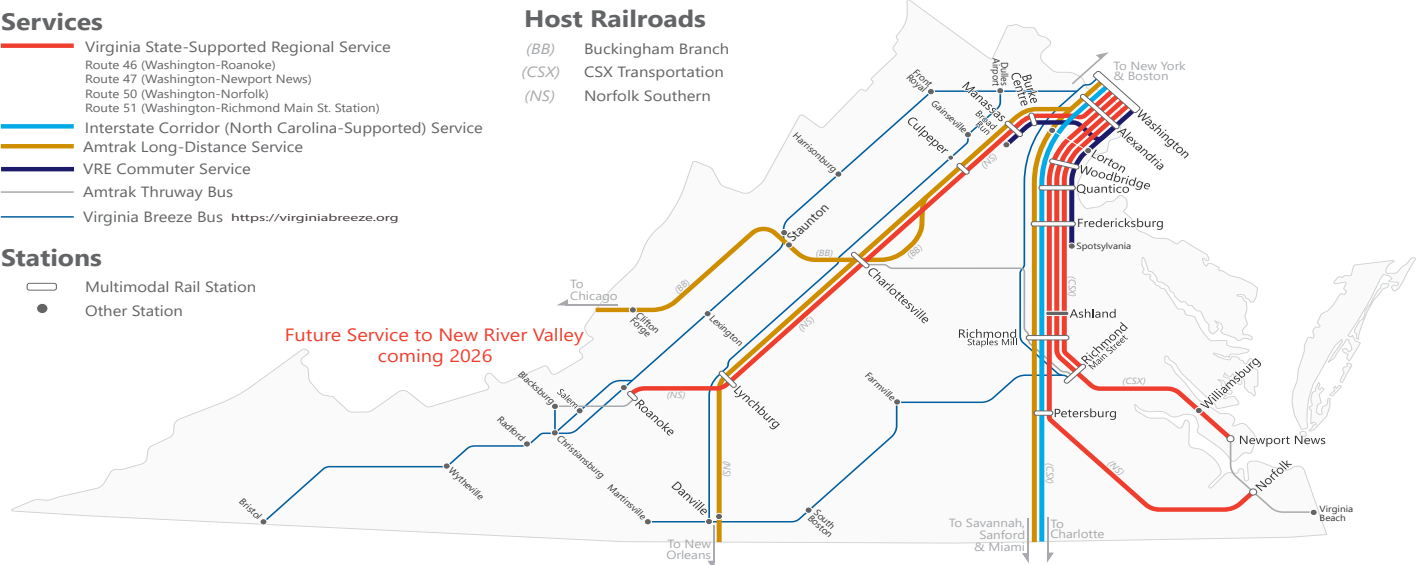

(L): Trains may depart when station work is completed, regardless of scheduled seasonal time

Services

- Virginia State-Supported Regional Service
  - Route 46 (Washington-Roanoke)
  - Route 47 (Washington-Newport News)
  - Route 50 (Washington-Norfolk)
  - Route 51 (Washington-Richmond Main St. Station)
- Interstate Corridor (North Carolina-Supported) Service
- Amtrak Long-Distance Service
- VRE Commuter Service
- Amtrak Thruway Bus
- Virginia Breeze Bus <https://virginiabreeze.org>

Host Railroads

- (BB) Buckingham Branch
- (CSX) CSX Transportation
- (NS) Norfolk Southern

Future Service to New River Valley coming 2026