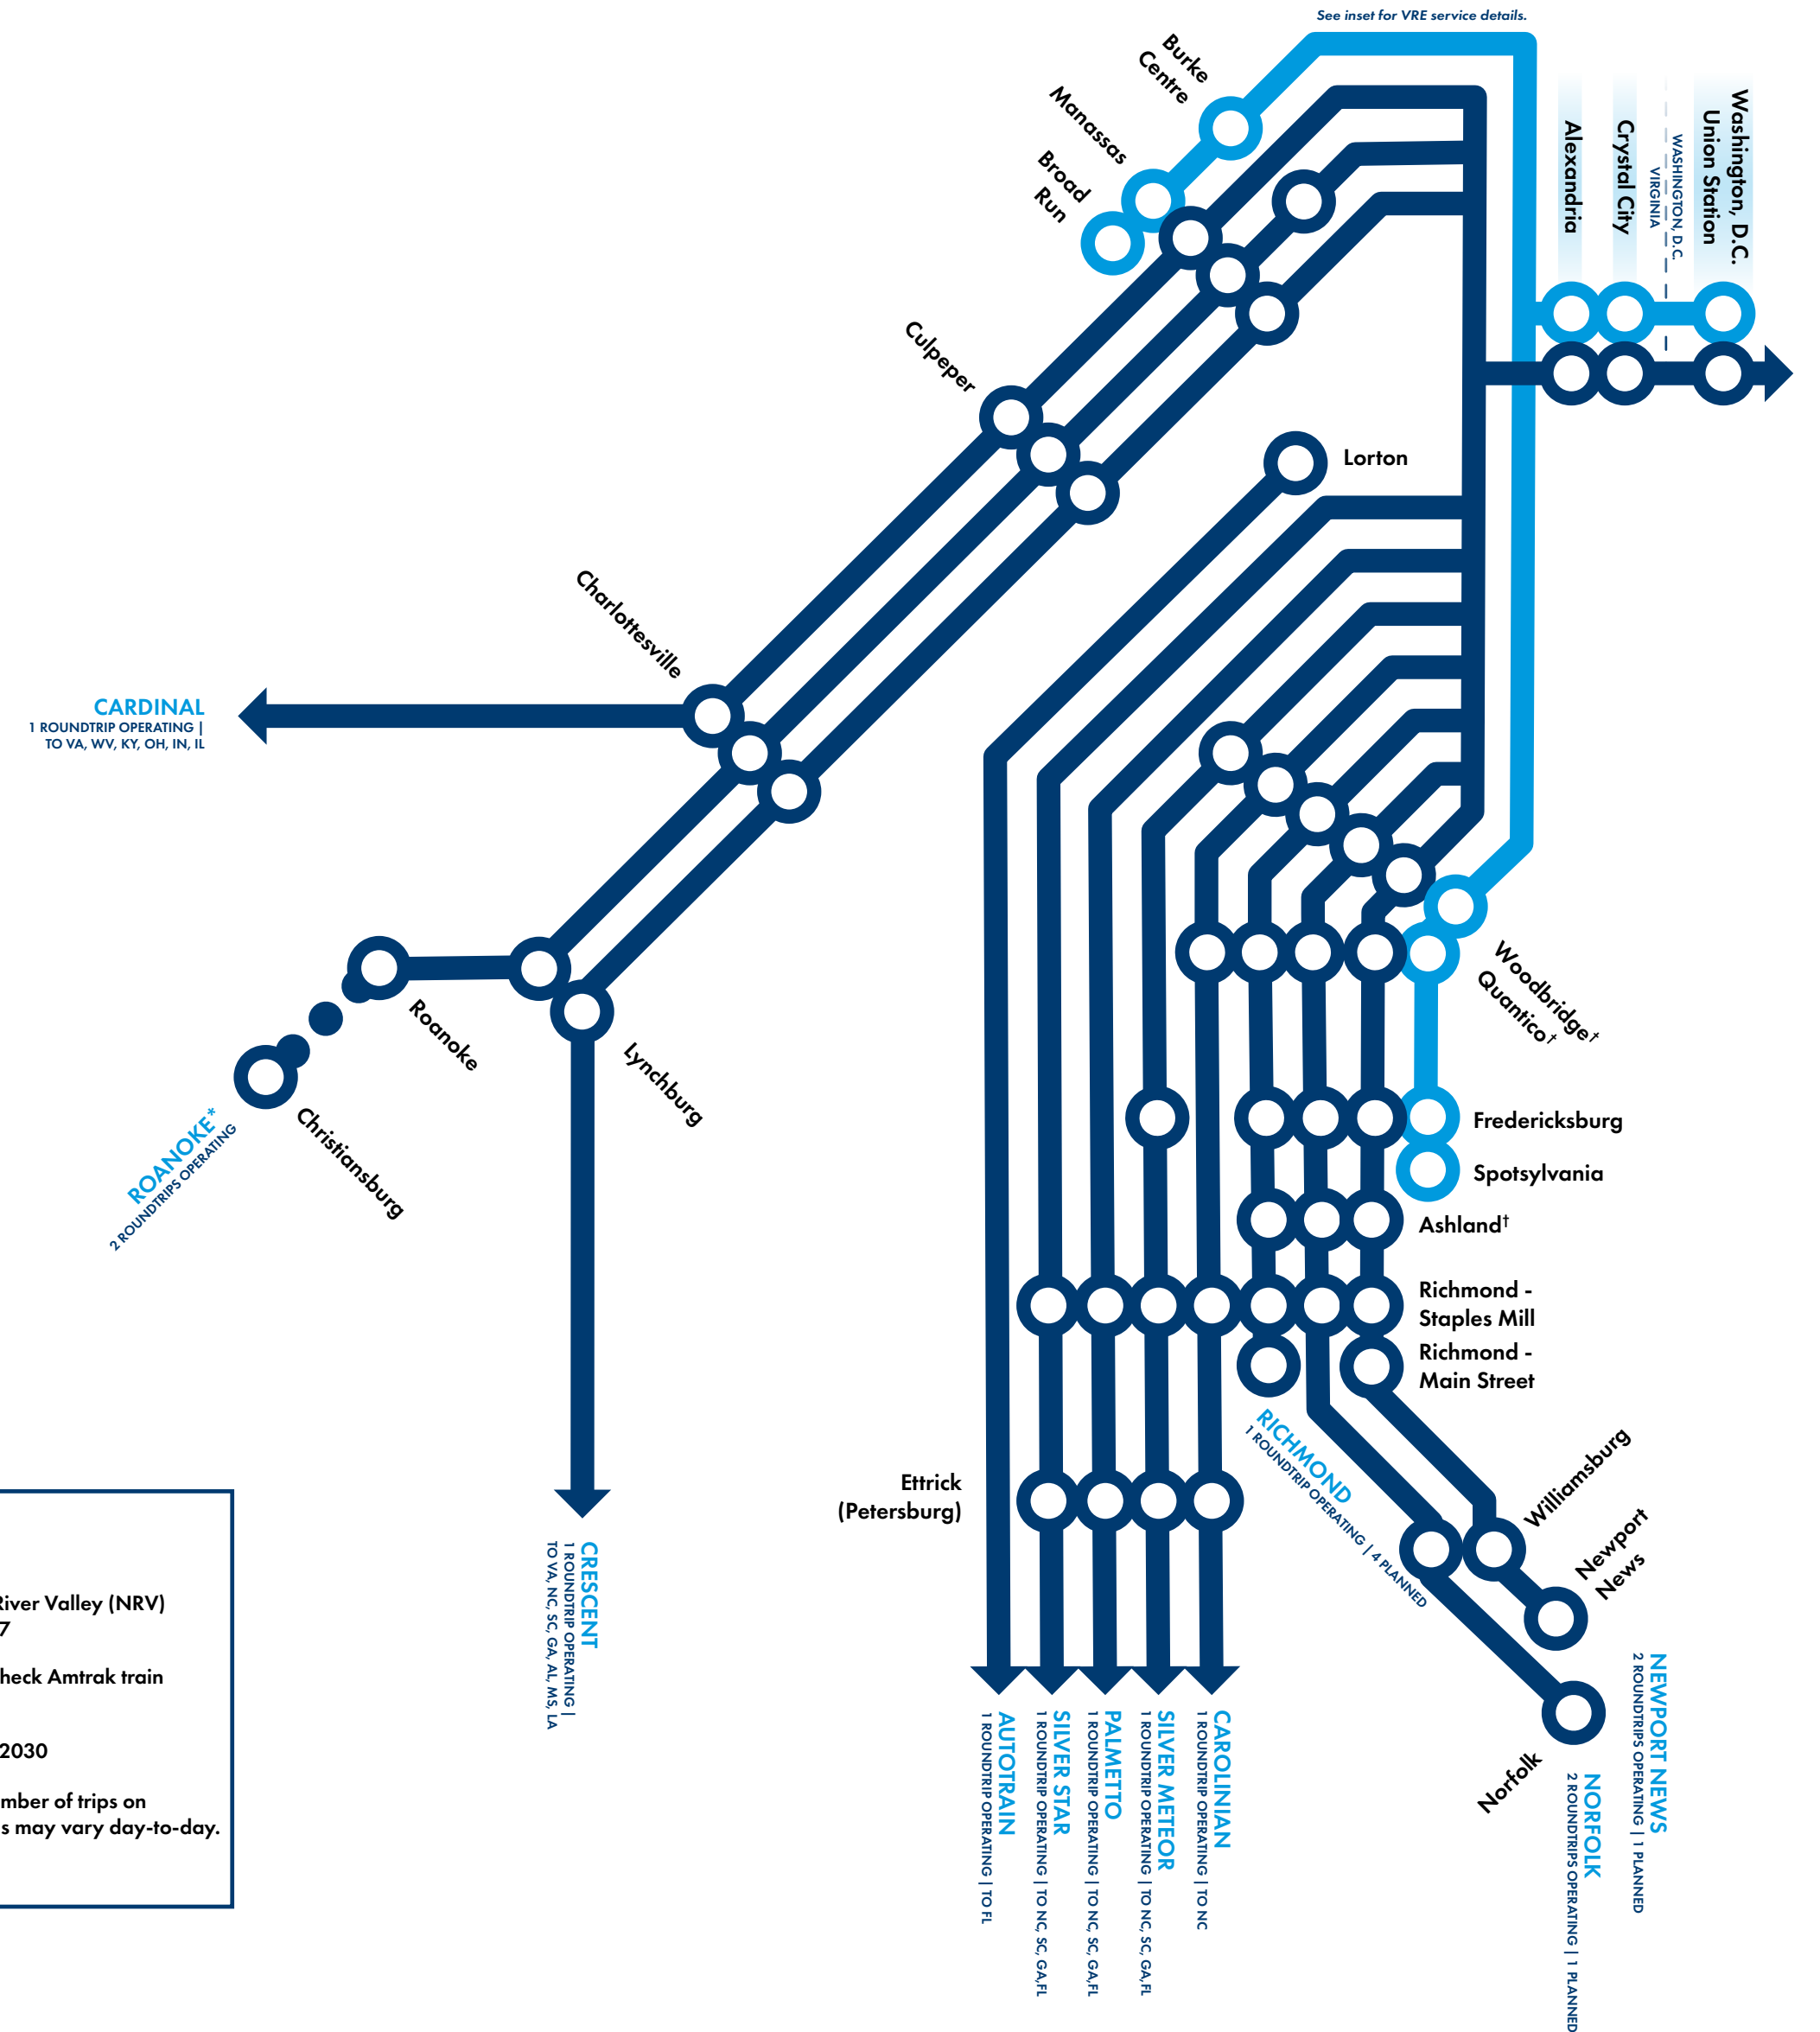

Proposed Transforming Rail in Virginia Service Plan

VRE Service Area

Key

	Virginia Railway Express (VRE) Service	Notes: 1. * Service extension to New River Valley (NRV) anticipated as soon as 2027 2. † Limited service at station. Check Amtrak train schedule for details 3. "Planned" trips expected by 2030 4. Trips refers to the average number of trips on a normal weekday. Schedules may vary day-to-day.
	Amtrak Service	
	Extension to New River Valley	
	Station	

See inset for VRE service details.