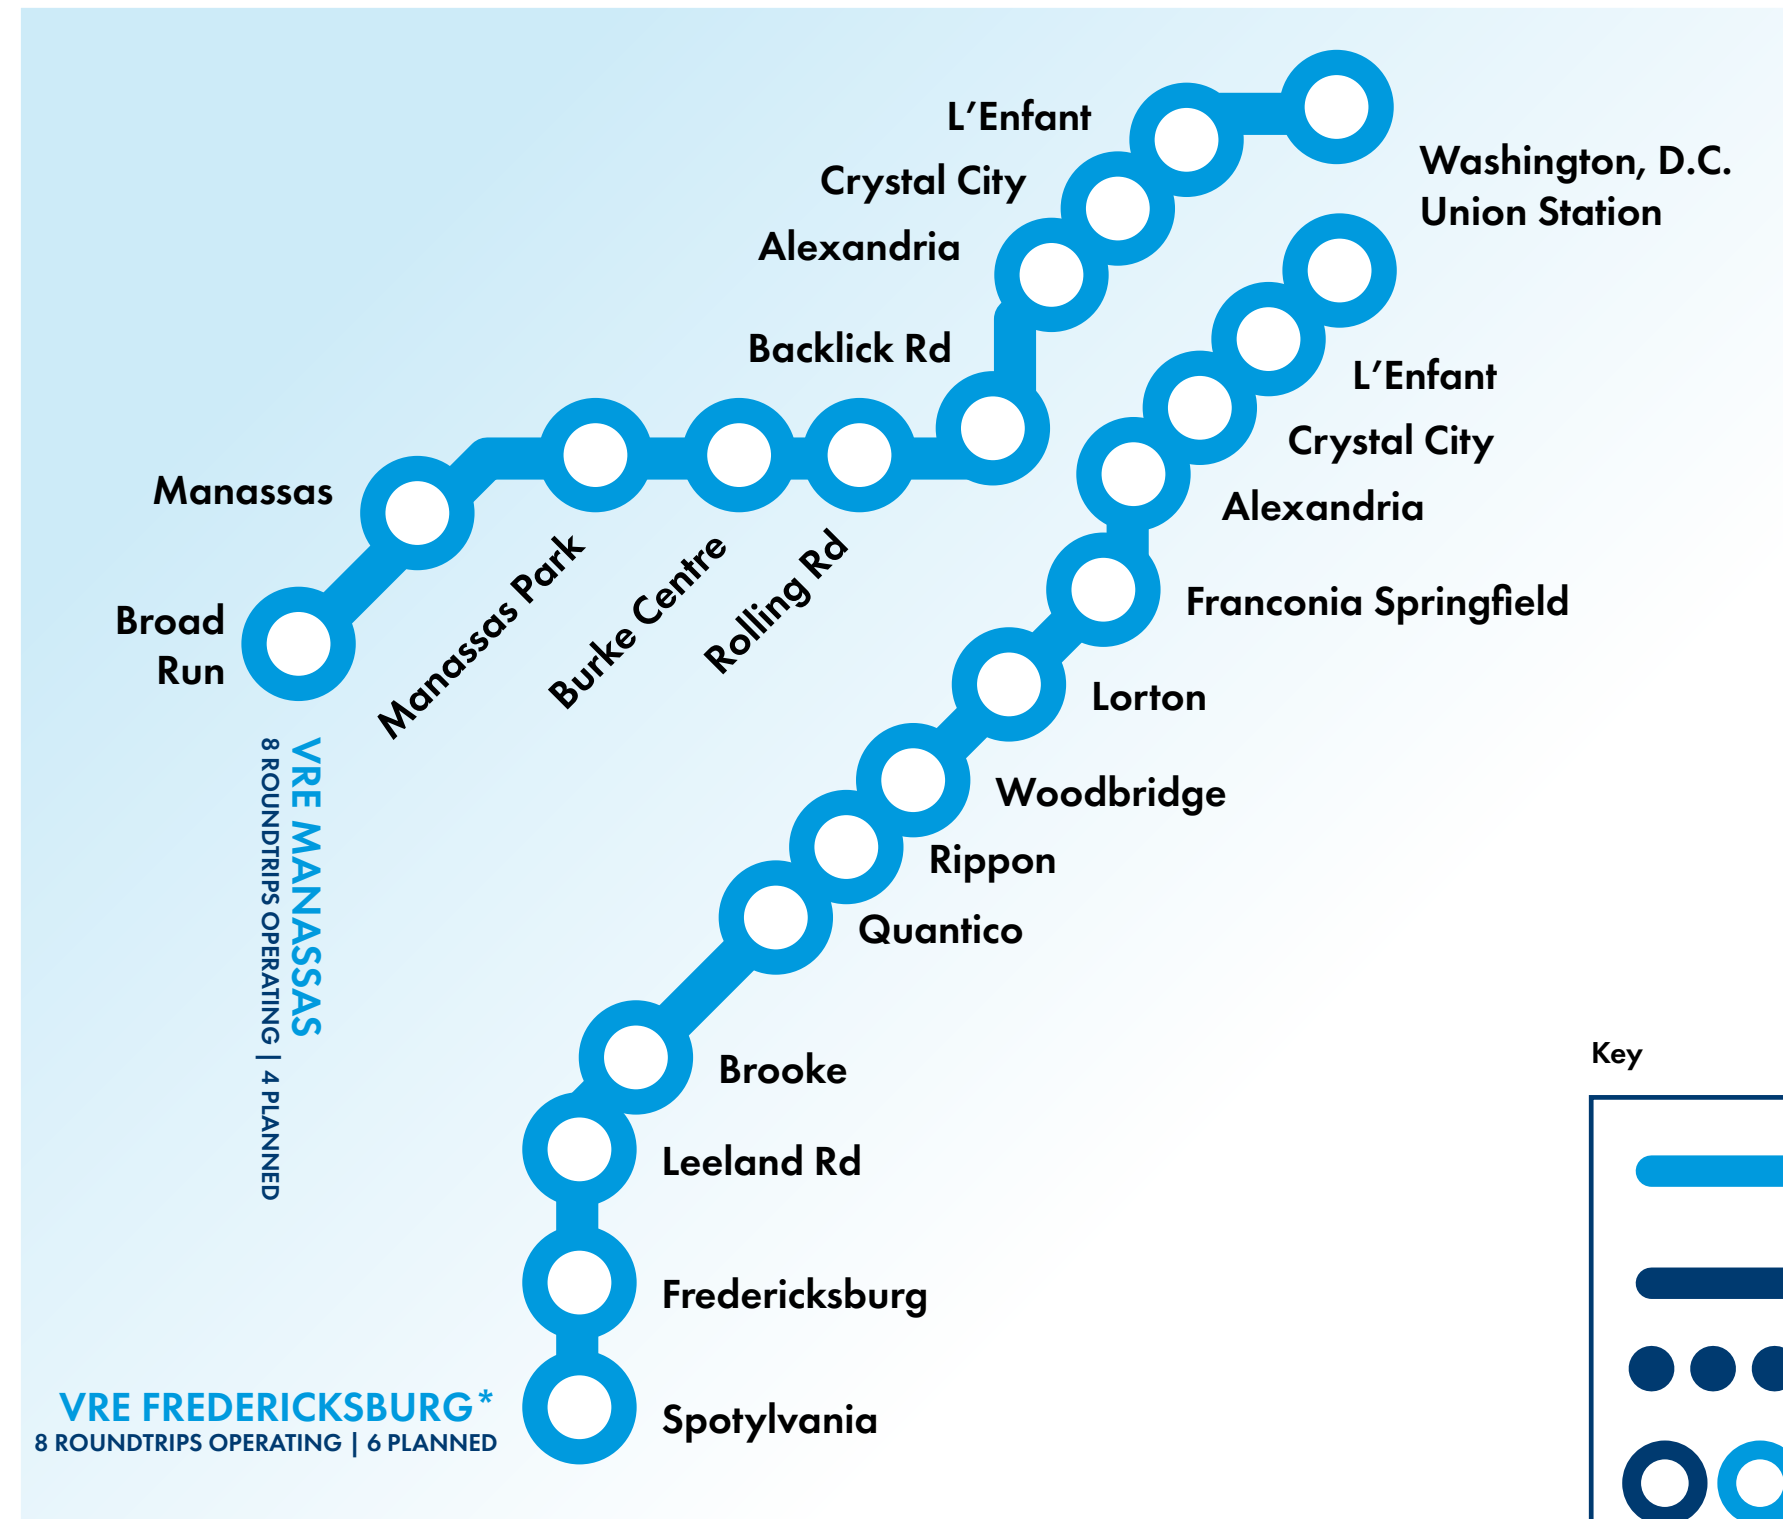

Proposed Transforming Rail in Virginia Service Plan

VRE Service Area

Key

	Virginia Railway Express (VRE) Service	Notes: 1. * Service extension to New River Valley (NRV) anticipated as soon as 2027 2. † Limited service at station. Check Amtrak train schedule for details 3. "Planned" trips expected by 2030 4. Trips refers to the average number of trips on a normal weekday. Schedules may vary day-to-day.
	Amtrak Service	
	Extension to New River Valley	
	Station	

See inset for VRE service details.